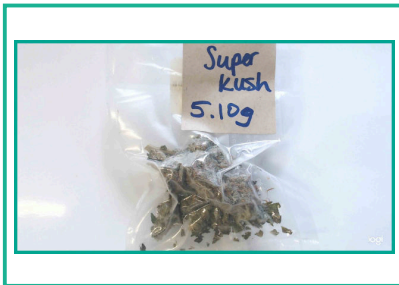

# Certificate of Analysis

Powered by Confident Cannabis

1 of 2

Love & Organics

Sample: 2002CVS0213.0610

Strain: Super Kush (Flower)

Batch#: Super Kush (Flower); Batch Size: g

Sample Received: 02/13/2020; Report Created: 02/14/2020; Expires: 03/15/2020

Lic. #

Super Kush (Flower)

Plant, Flower - Cured

18.93%

Total THC

19.00%

Total THC + Δ8

ND